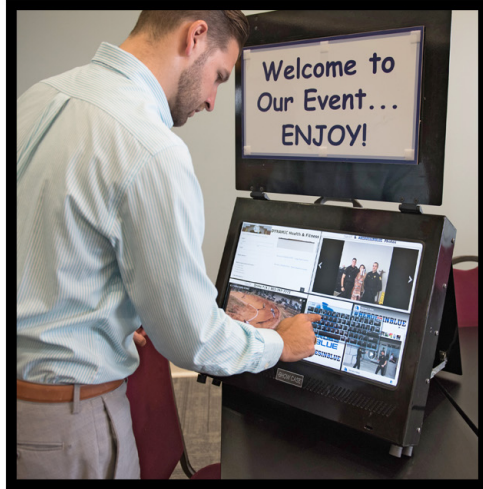

# The SHOW CASE™

- Cutting Edge mobile platform
  - Ultra portable 24" touch screen
  - Connects to Internet automatically
  - Web/Cloud based (in-house control)
  - Remotely updated
  - Customized presentations
- Empowers your team
  - Be the market leader
  - Engage your clients
  - Give a consistent message
  - Increase sales